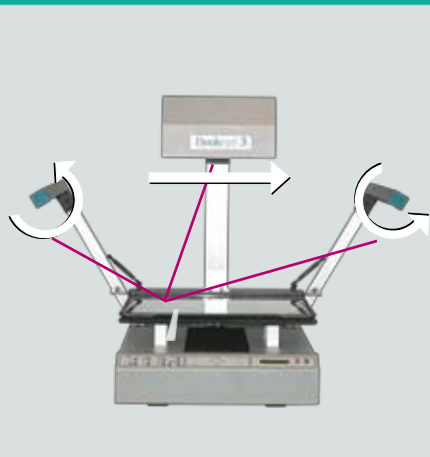

Rotating lamps synchronised with the camera

TECHNICAL DATA

Product	Article number
Bookeye® 3 A2 GS (grayscale)	BE3-SYSGS-R2
Bookeye® 3 A2 Color	BE3-SYSCL-R2
Device data	
dimensions in H x W x D in mm	1,050 x 1,220 x 690 (with lamp arms)
weight without packaging in kg	approx. 45
electrical connection	
voltage	100-240 V
frequency	50-60 Hz
output	50 VA standby / 150 VA operating
lamps	LUXEON white LED approx. 5,000 LUX continuous light strip
Format of originals	
maximum W x D in mm	630 x 420
	(> A2)
Scanning	
optical resolution in dpi	200, 300, 400, 600
scanning time in sec	300 dpi: 5 sec.; 600 dpi: 7 sec. for A2 format
color depth for Color (internal / external)	36 bit / 24 bit
color depth for GS (internal / external)	1,024 / 256 grayscales
interface/protocol	1,000 MBit network / TCP/IP
software	BCS-2*
Accessories	Article number
additional keyboard	BE-KB-001
foot switch	BE-FS-01
book holder	BE3-BC-A2-V0; BE3-BC-A2-RL
Mando furniture	MADR-BI-RAL-9006
copy card reader	on request