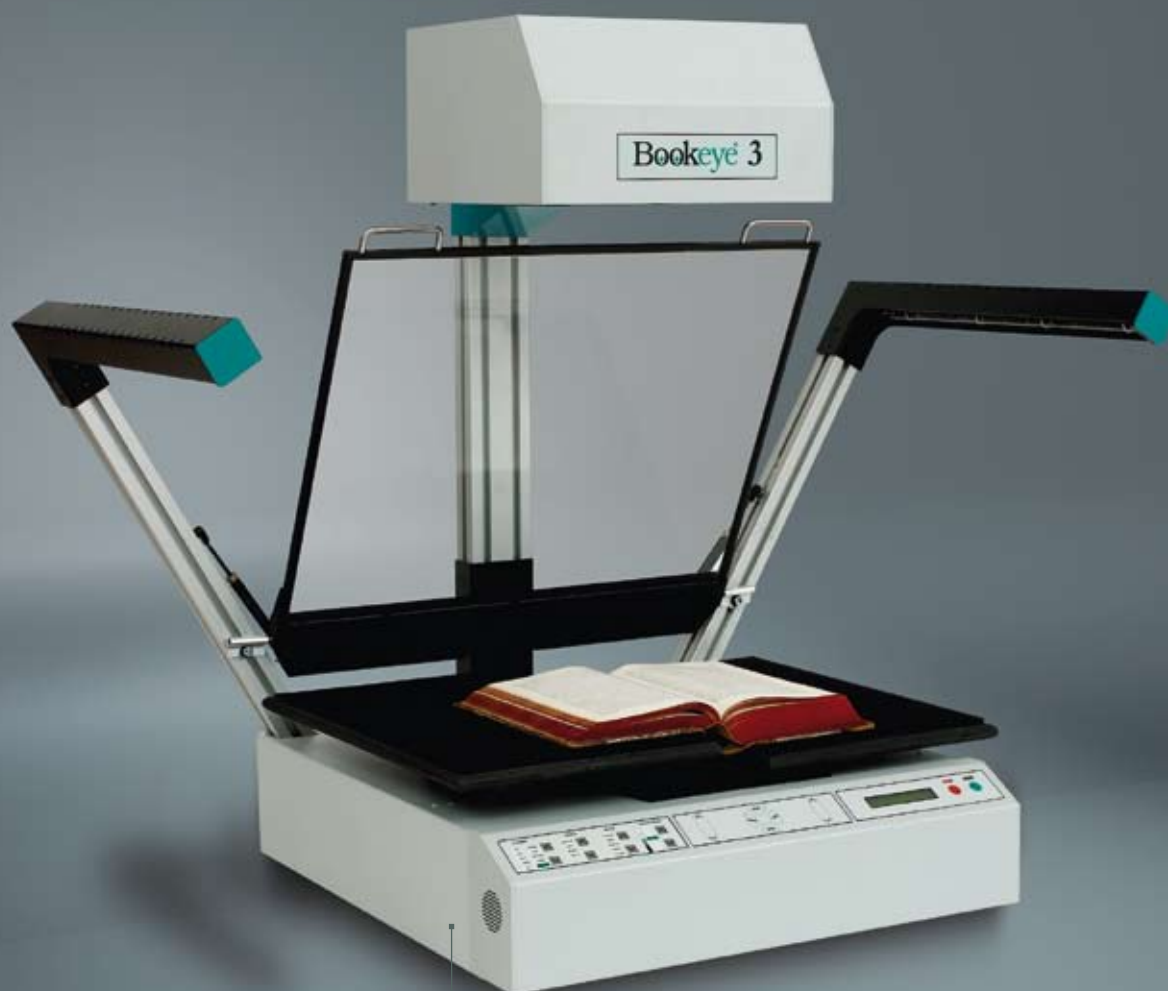

# Bookeye® 3

A2 Book Scanners

kleine  
jede Umföllu  
die nachfolgenden  
des Lohnbuchhalter  
erleichtern.  
mschenger  
für

High quality production systems

Made in Germany

The **Bookeye**® book scanner and software solutions for scanning, electronic document delivery and periodical indexing are based on development and production know-how acquired over a period of more than ten years.

## FEATURES

- originals larger than A2 format
  - precise LINOS Rodenstock scanning lens
  - 400 x 600 dpi optical resolution
  - low noise H5 CCD image sensors
  - autofocus / automatic format recognition
  - focused, glare-free continuous light strip due to High Power White LED during the scanning process
  - UV- and IR-free light
  - ergonomic optimisation due to dimmable lamps
  - service life of lamps over 20,000 hours
  - integrated motorised book cradle with 90 mm lift
  - variable adjustment to width of spine
  - integrated glass plate
- BCS-2® capturing software with the following functions:
    - page separation
    - indexing
    - masking, multi masking
    - cutting
    - deskew / despeckle
    - bookfold correction
    - e-mail connection
    - PDF; PDF/A conversion
    - Web publishing
    - OCR
    - WalkUp Emulator
  - output formats:
    - TIFF G4, JPEG, PNG, TIFF, PDF, PDF/A, multipage TIFF, Zip, PCX, BMP, GIF
    - output of metadata in XML, CSV
    - all formats can be stored simultaneously